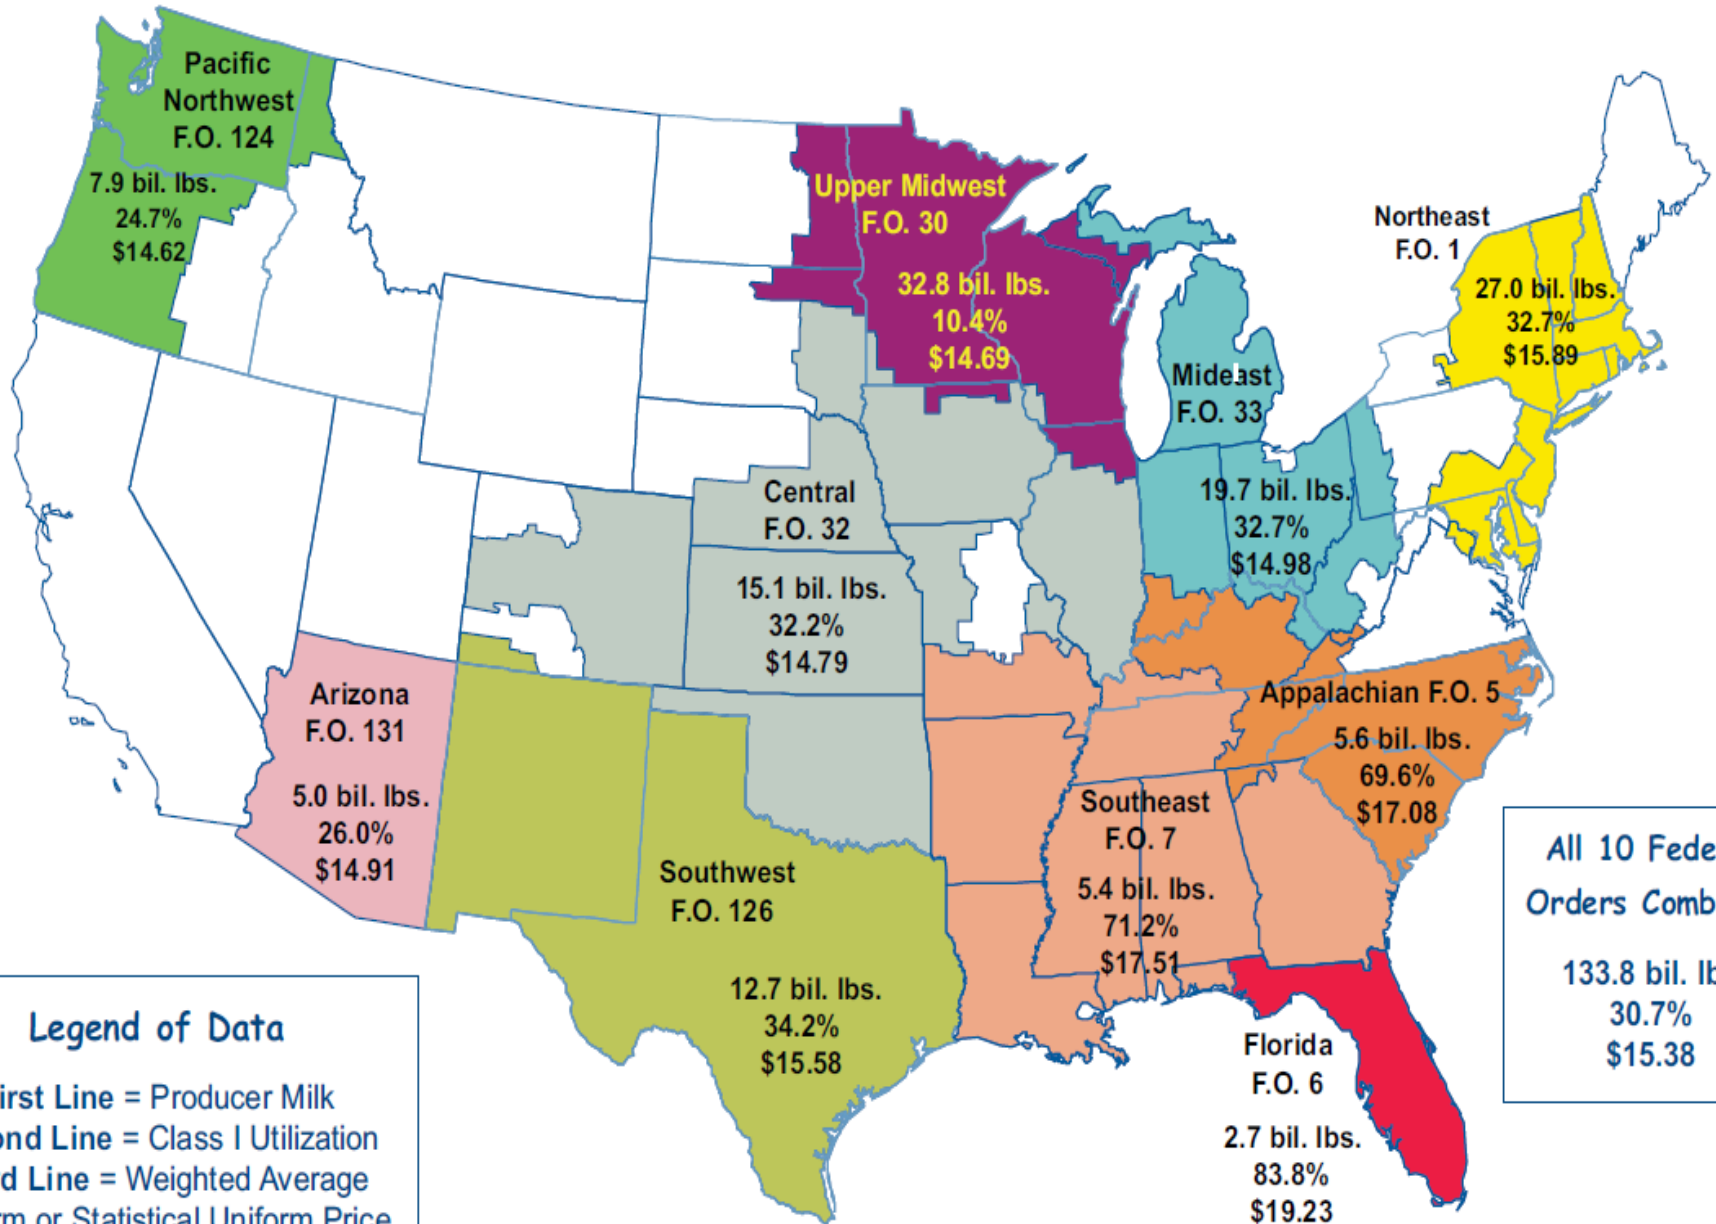

2016 Federal Order Data

All 10 Federal Orders Combined
 133.8 bil. lbs
 30.7%
 \$15.38

Legend of Data
 First Line = Producer Milk
 Second Line = Class I Utilization
 Third Line = Weighted Average Uniform or Statistical Uniform Price