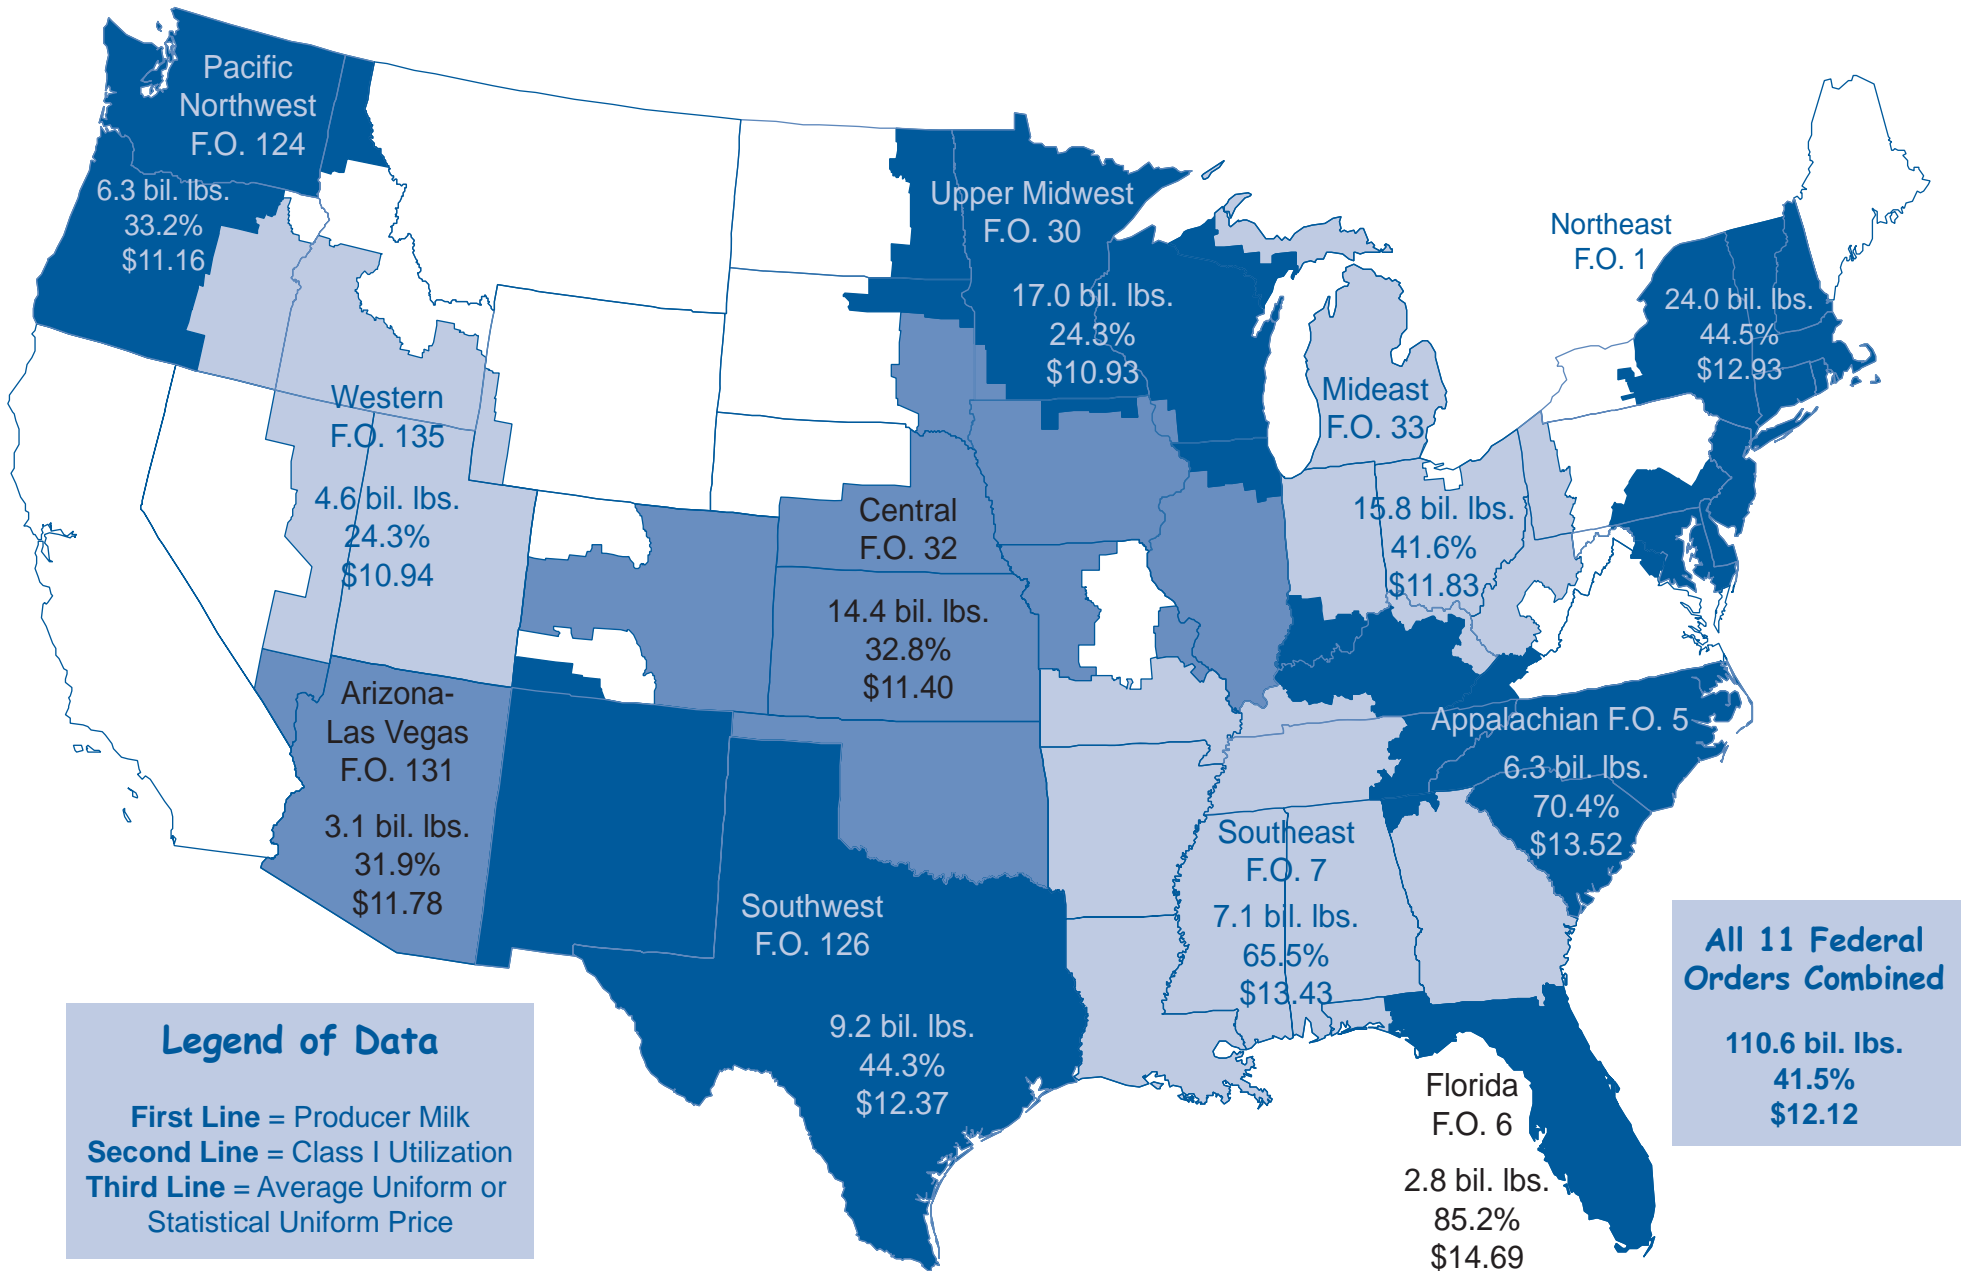

2003 Federal Order Data

Legend of Data

First Line = Producer Milk
Second Line = Class I Utilization
Third Line = Average Uniform or Statistical Uniform Price