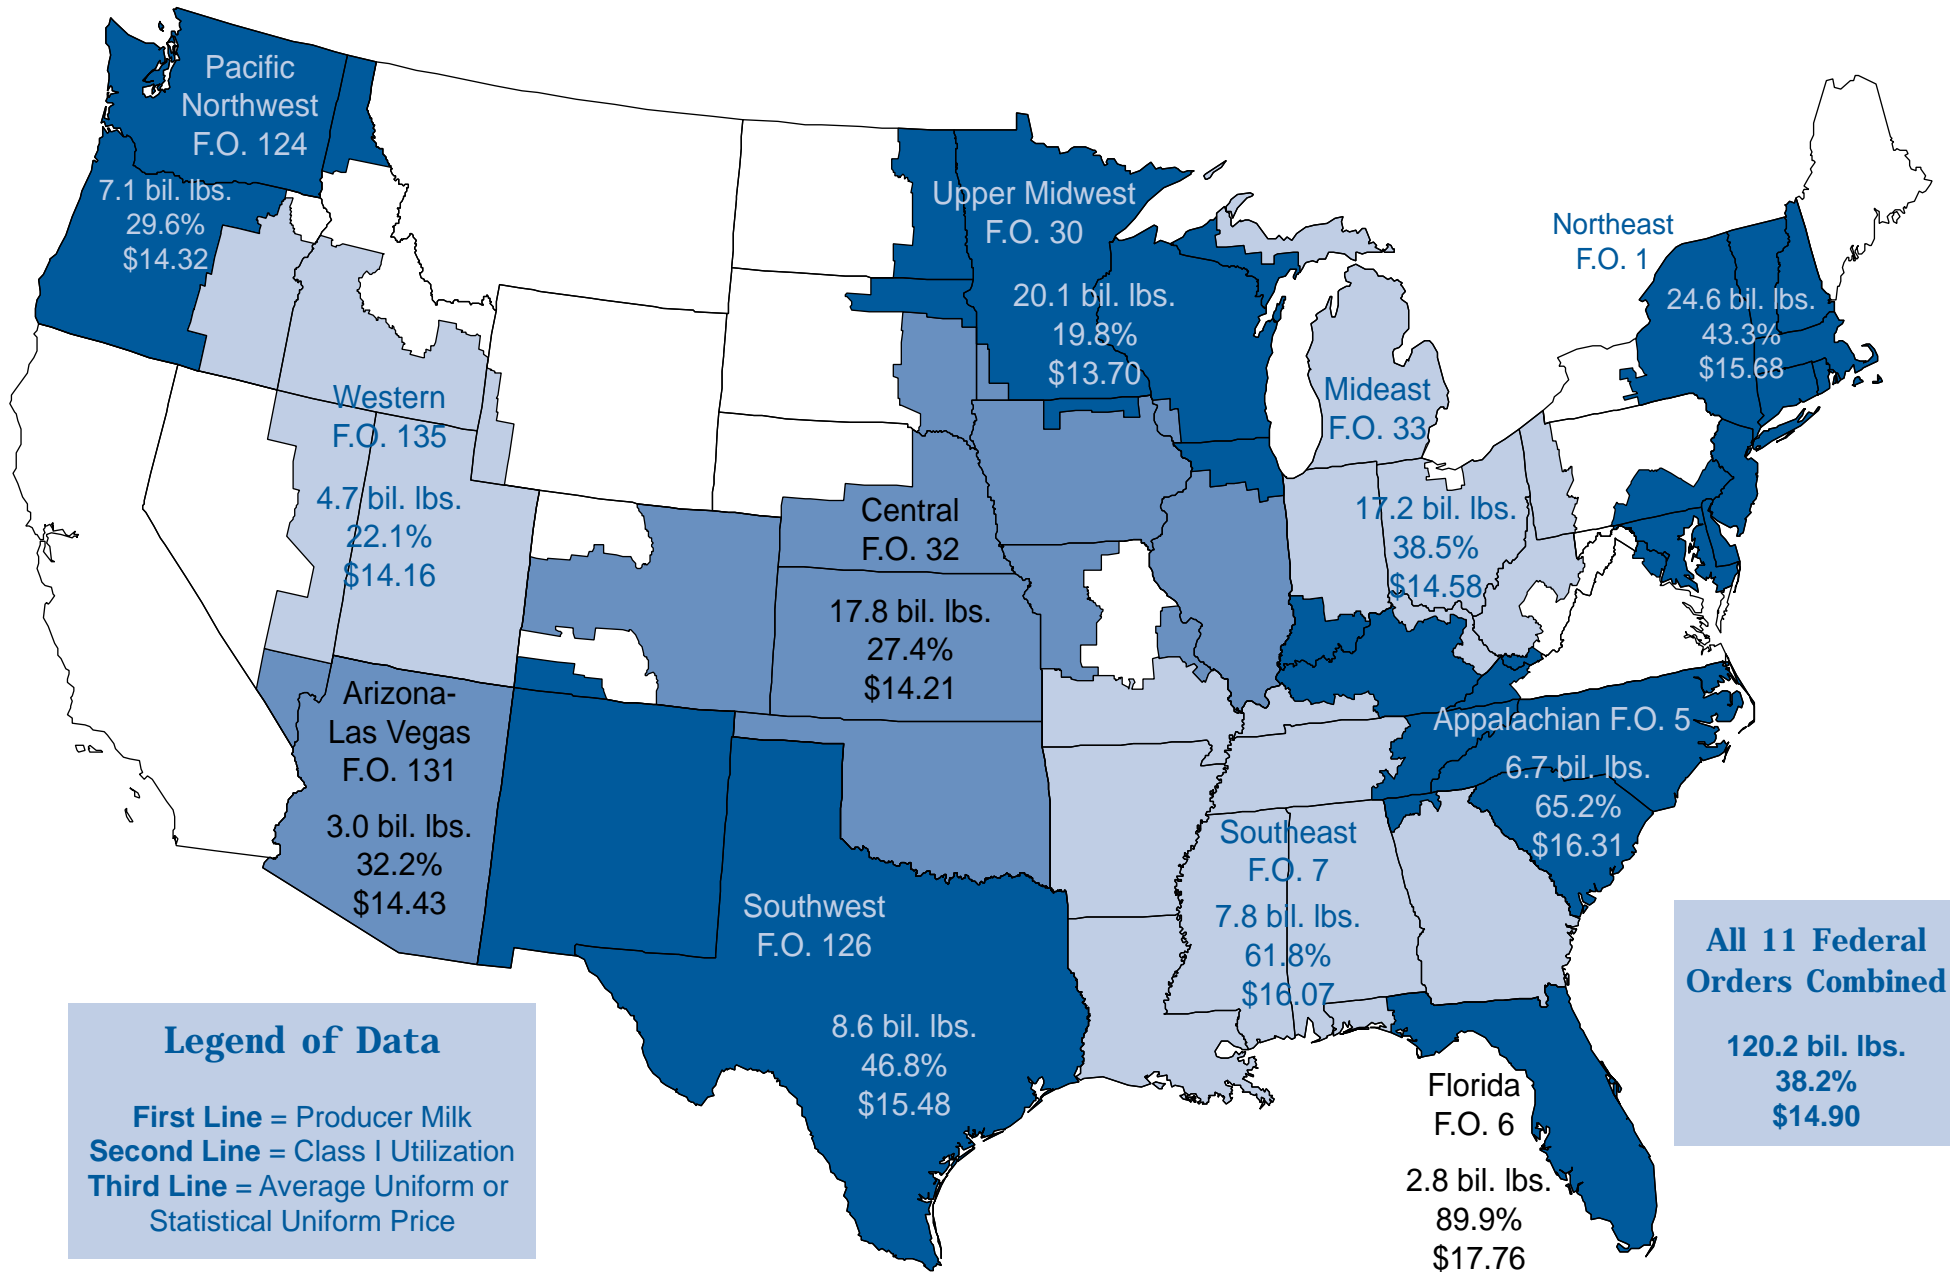

2001 Federal Order Data

Legend of Data

First Line = Producer Milk
Second Line = Class I Utilization
Third Line = Average Uniform or Statistical Uniform Price