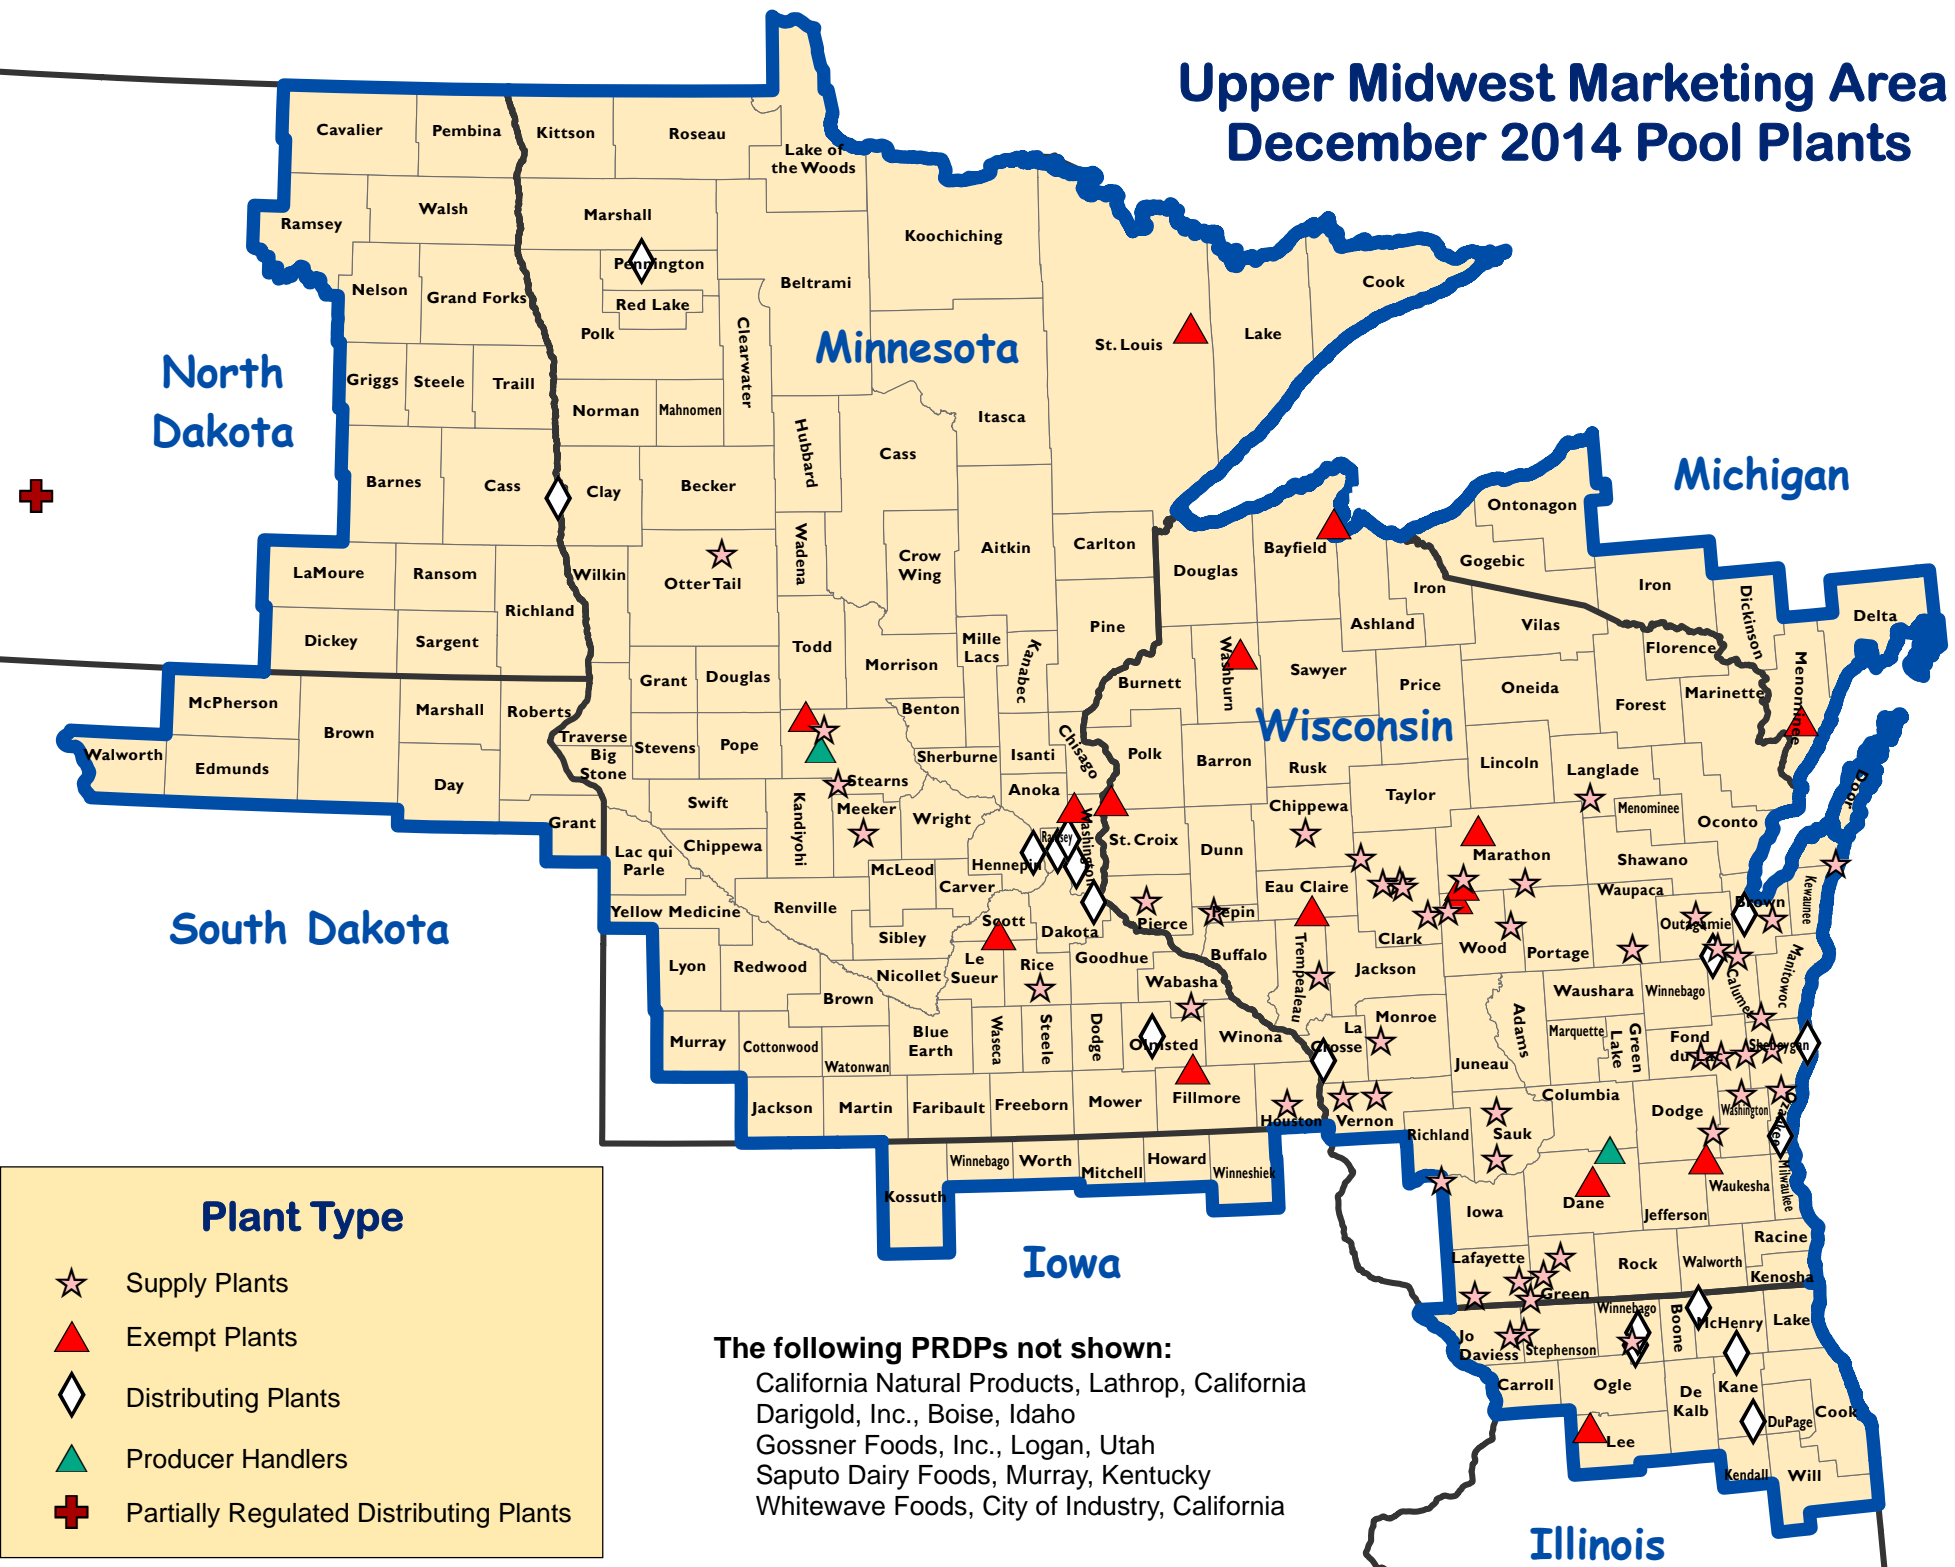

Upper Midwest Marketing Area December 2014 Pool Plants

Plant Type

- ☆ Supply Plants
- ▲ Exempt Plants
- ◇ Distributing Plants
- ▲ Producer Handlers
- ✚ Partially Regulated Distributing Plants

The following PRDPs not shown:
 California Natural Products, Lathrop, California
 Darigold, Inc., Boise, Idaho
 Gossner Foods, Inc., Logan, Utah
 Saputo Dairy Foods, Murray, Kentucky
 Whitewave Foods, City of Industry, California