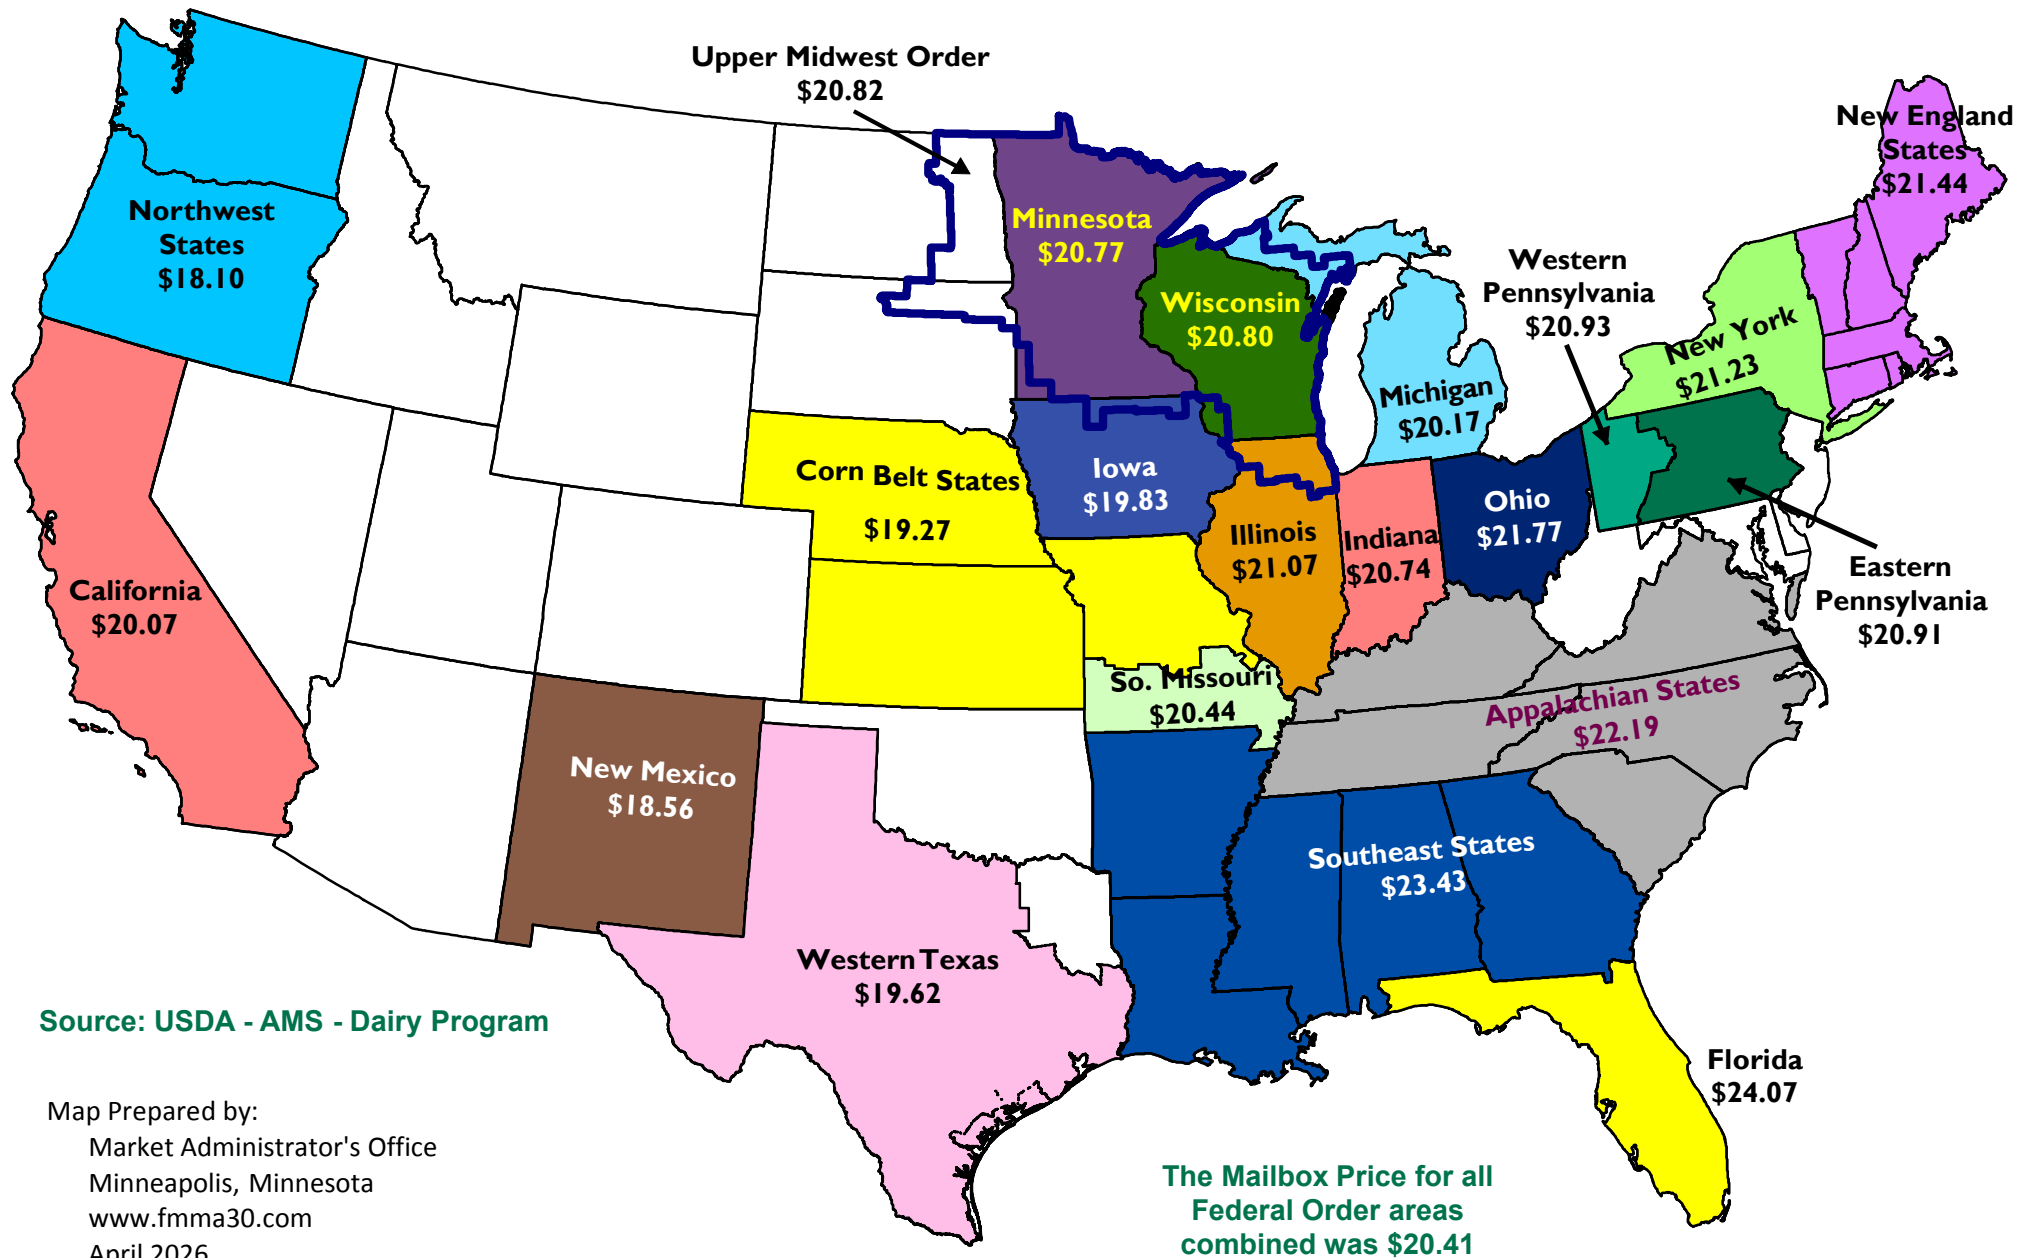

Mailbox Milk Prices for Selected Reporting Areas in Federal Milk Orders - 2025 Averages

Source: USDA - AMS - Dairy Program

Map Prepared by:
Market Administrator's Office
Minneapolis, Minnesota
www.fmma30.com
April 2026

The Mailbox Price for all
Federal Order areas
combined was \$20.41