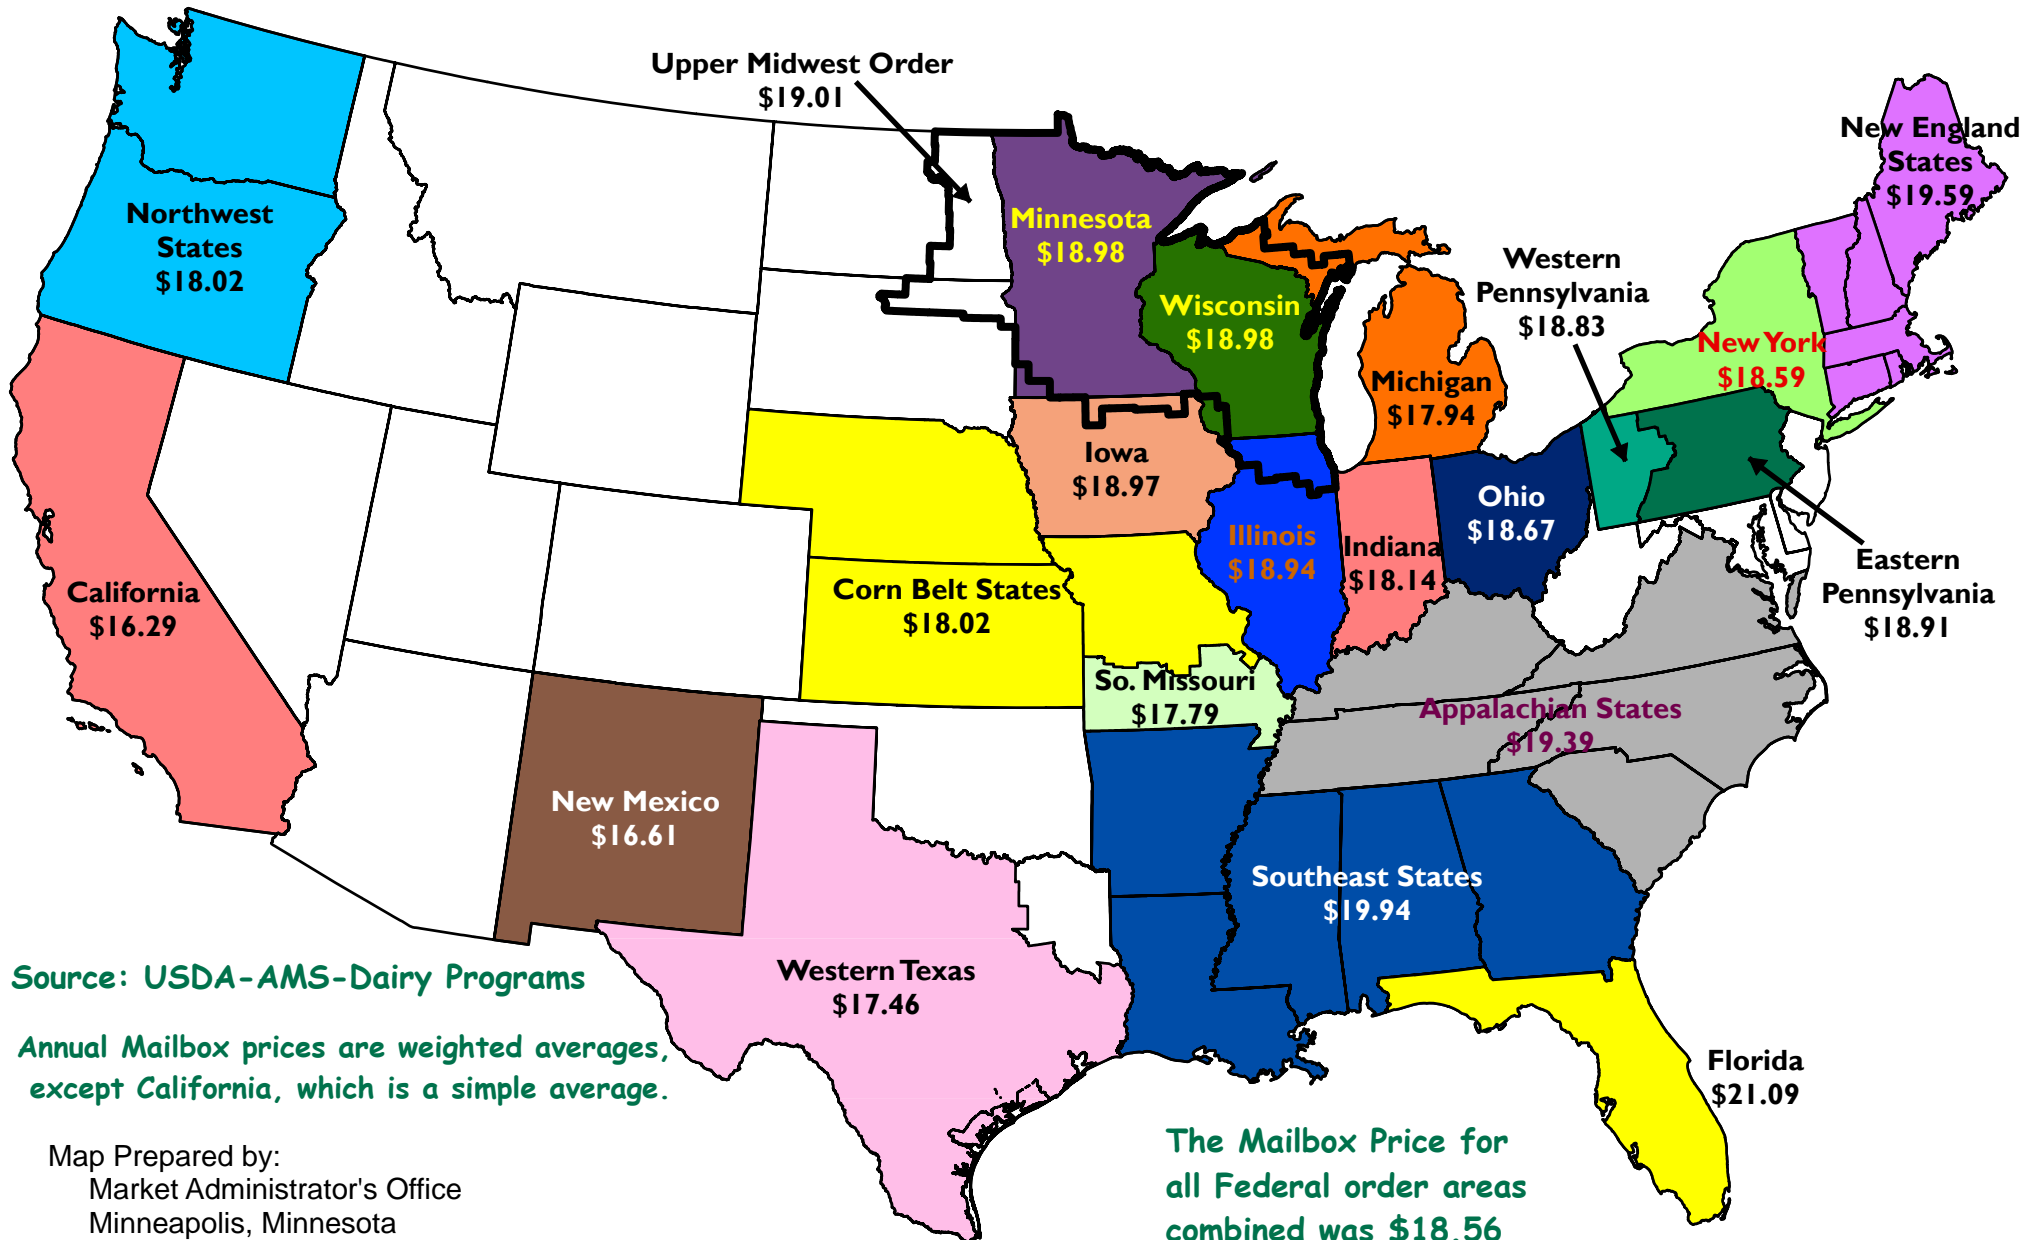

# Mailbox Milk Prices for Selected Reporting Areas in Federal Milk Orders and California -- 2012

Source: USDA-AMS-Dairy Programs

Annual Mailbox prices are weighted averages, except California, which is a simple average.

Map Prepared by:  
 Market Administrator's Office  
 Minneapolis, Minnesota  
[www.fmma30.com](http://www.fmma30.com)  
 March 2014

The Mailbox Price for all Federal order areas combined was \$18.56