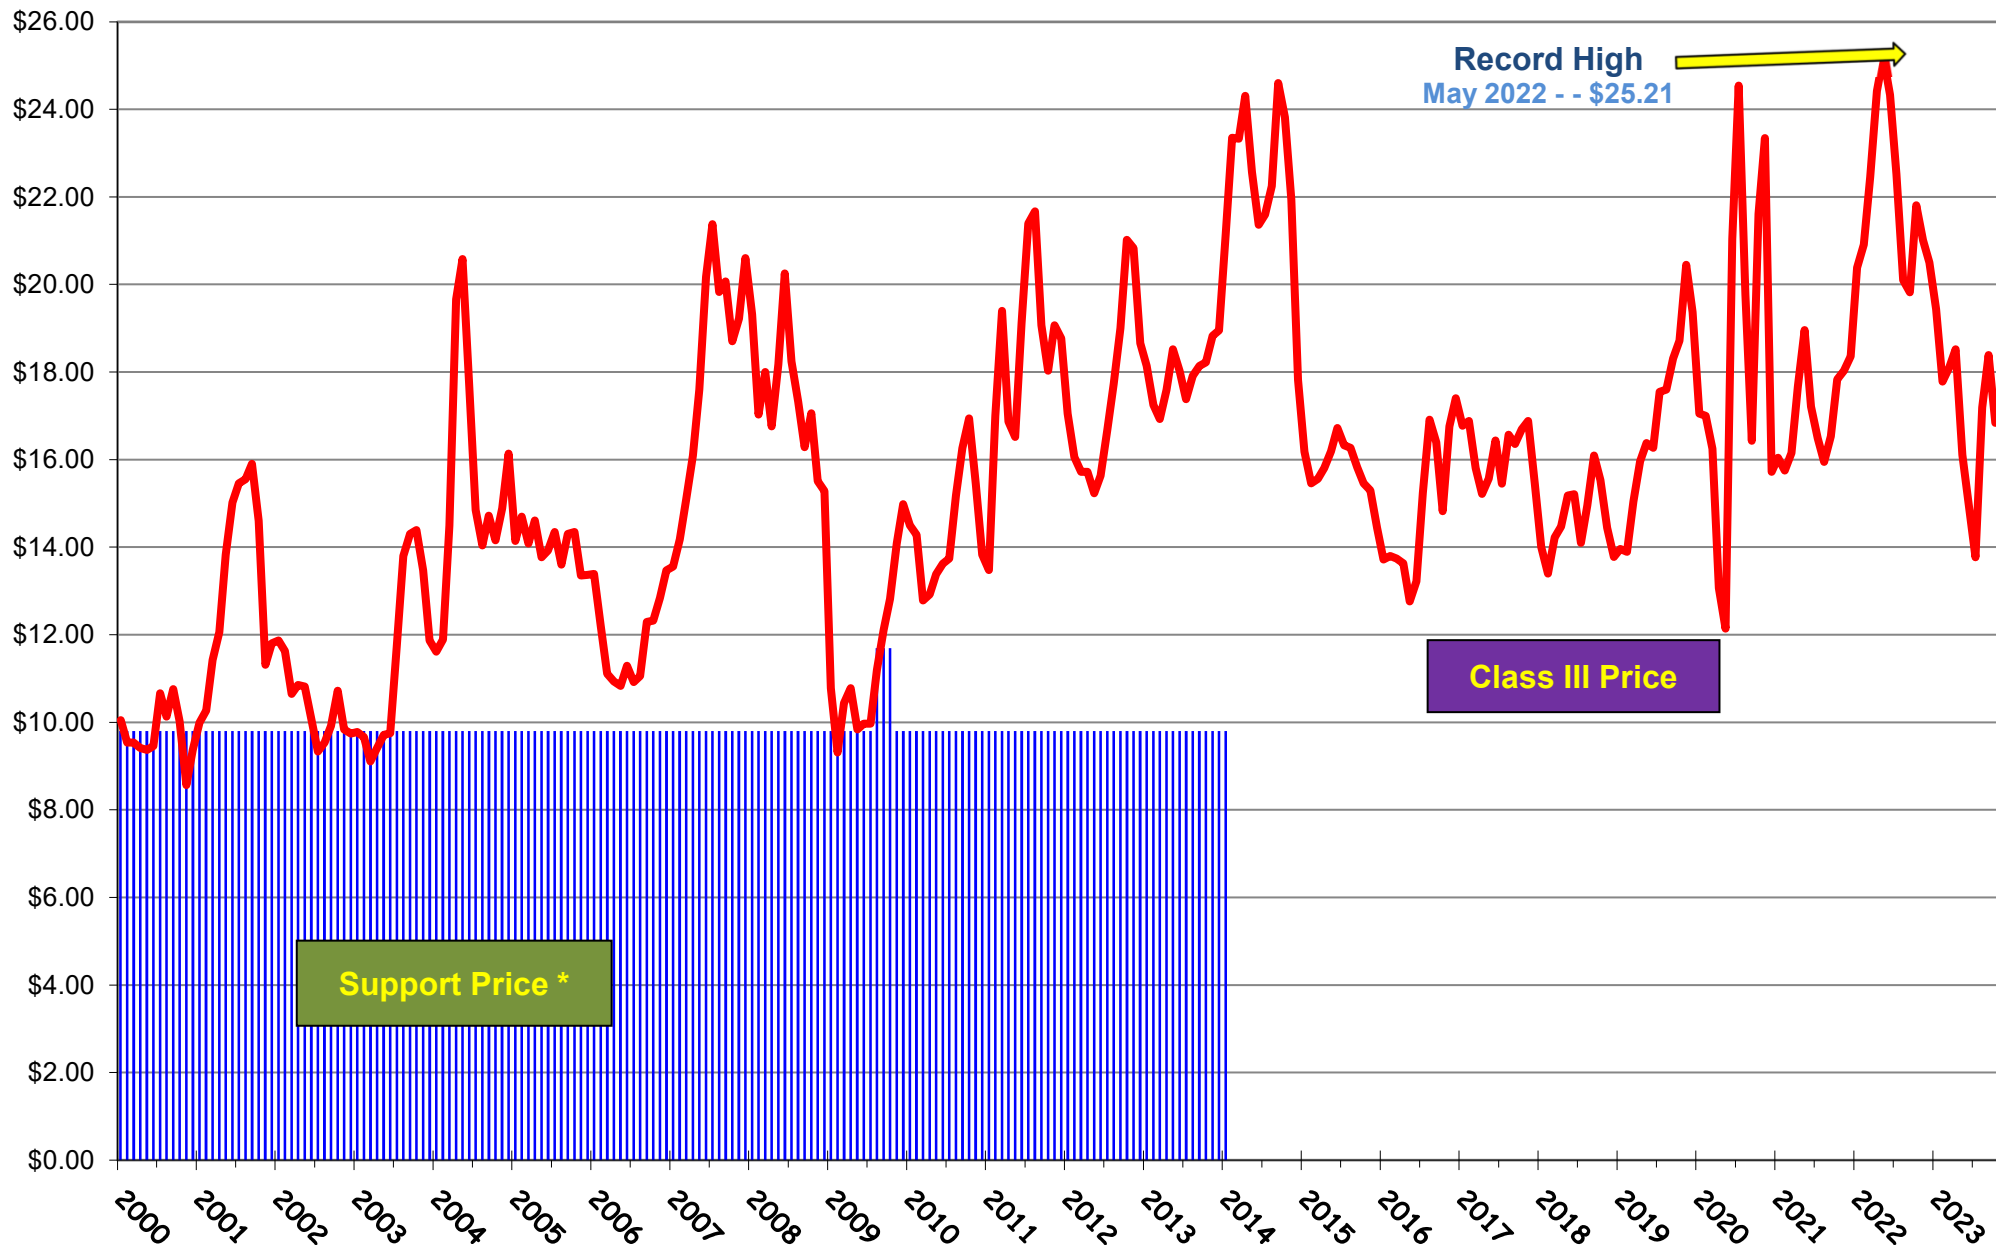

Class III Price and Support Price
January 2000 - October 2023
(Dollars Per Cwt.)

* The 2014 Farm Bill, signed February 7, 2014, repealed the Dairy Price Support Program. The last purchases under the program were in October 2009.