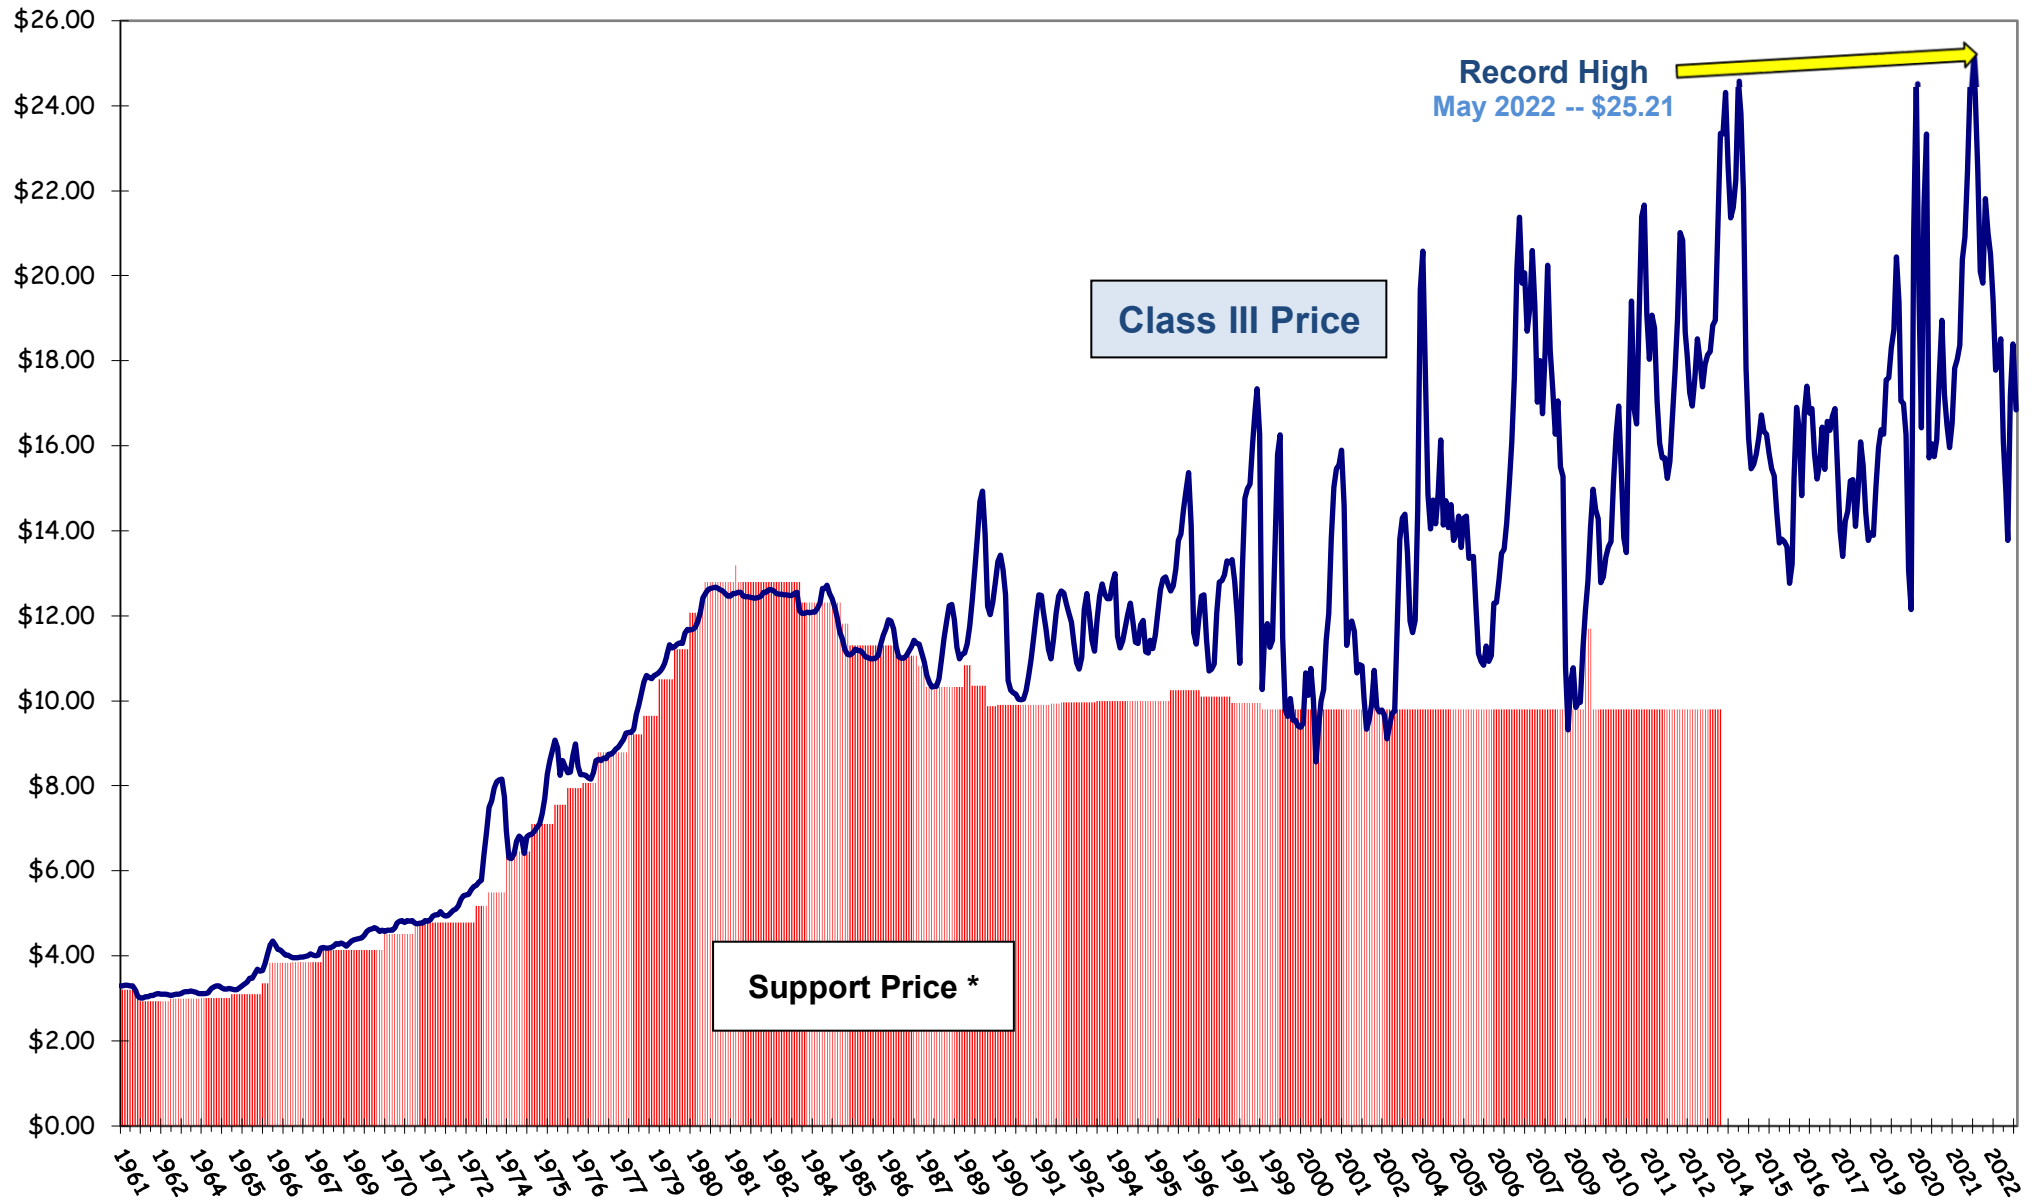

Class III Price and Support Price
August 1961 - October 2023
 (Dollars Per Cwt.)

* The 2014 Farm Bill, signed February 7, 2014, repealed the Dairy Price Support Program. The last purchases under the program were in October 2009.