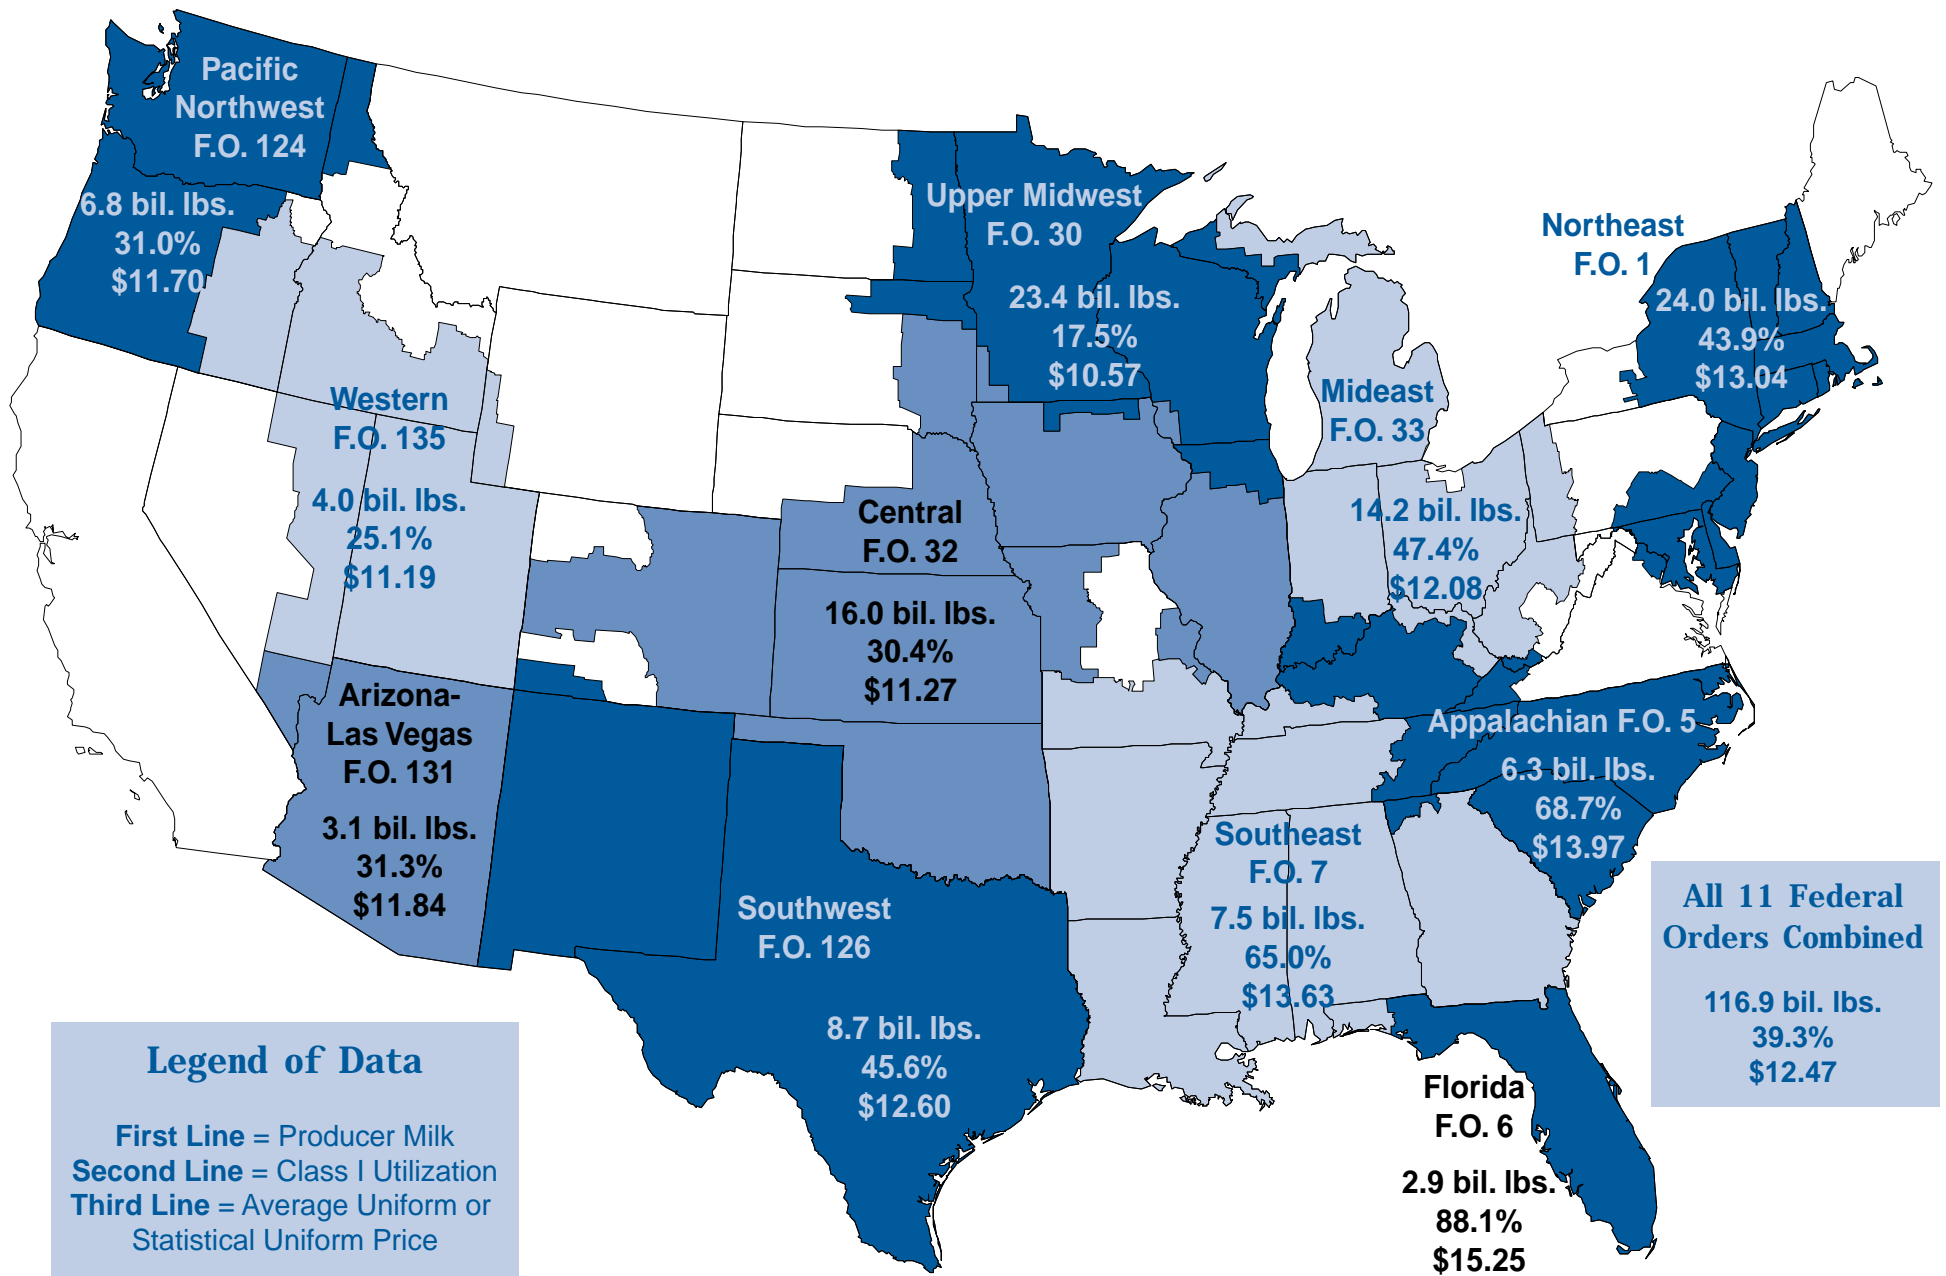

2000 Federal Order Data

Legend of Data

First Line = Producer Milk
Second Line = Class I Utilization
Third Line = Average Uniform or Statistical Uniform Price