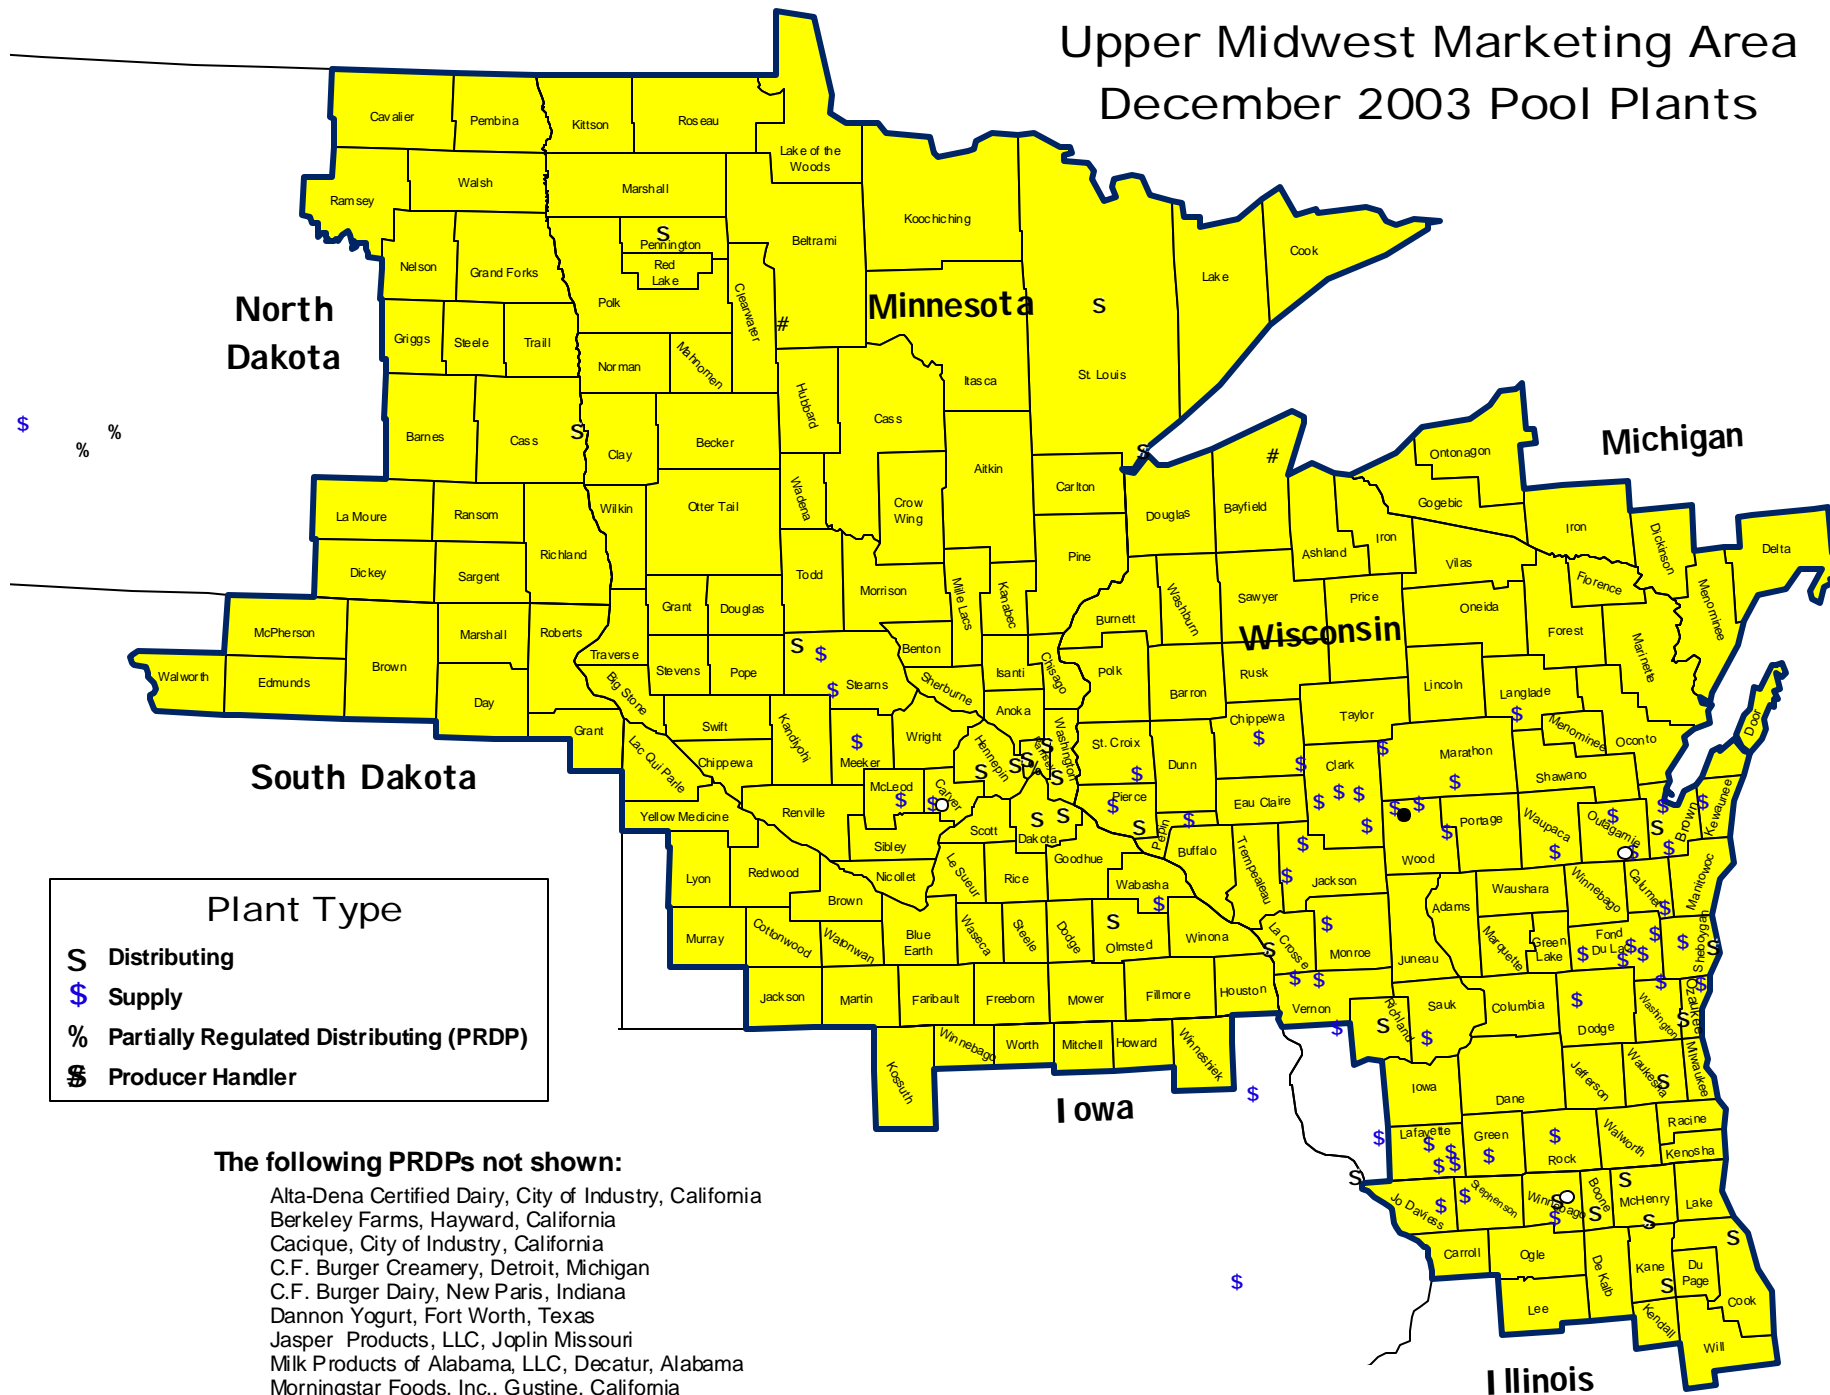

Upper Midwest Marketing Area December 2003 Pool Plants

Plant Type	
S	Distributing
\$	Supply
%	Partially Regulated Distributing (PRDP)
§	Producer Handler

The following PRDPs not shown:

- Alta-Dena Certified Dairy, City of Industry, California
- Berkeley Farms, Hayward, California
- Cacique, City of Industry, California
- C.F. Burger Creamery, Detroit, Michigan
- C.F. Burger Dairy, New Paris, Indiana
- Dannon Yogurt, Fort Worth, Texas
- Jasper Products, LLC, Joplin Missouri
- Milk Products of Alabama, LLC, Decatur, Alabama
- Morningstar Foods, Inc., Gustine, California