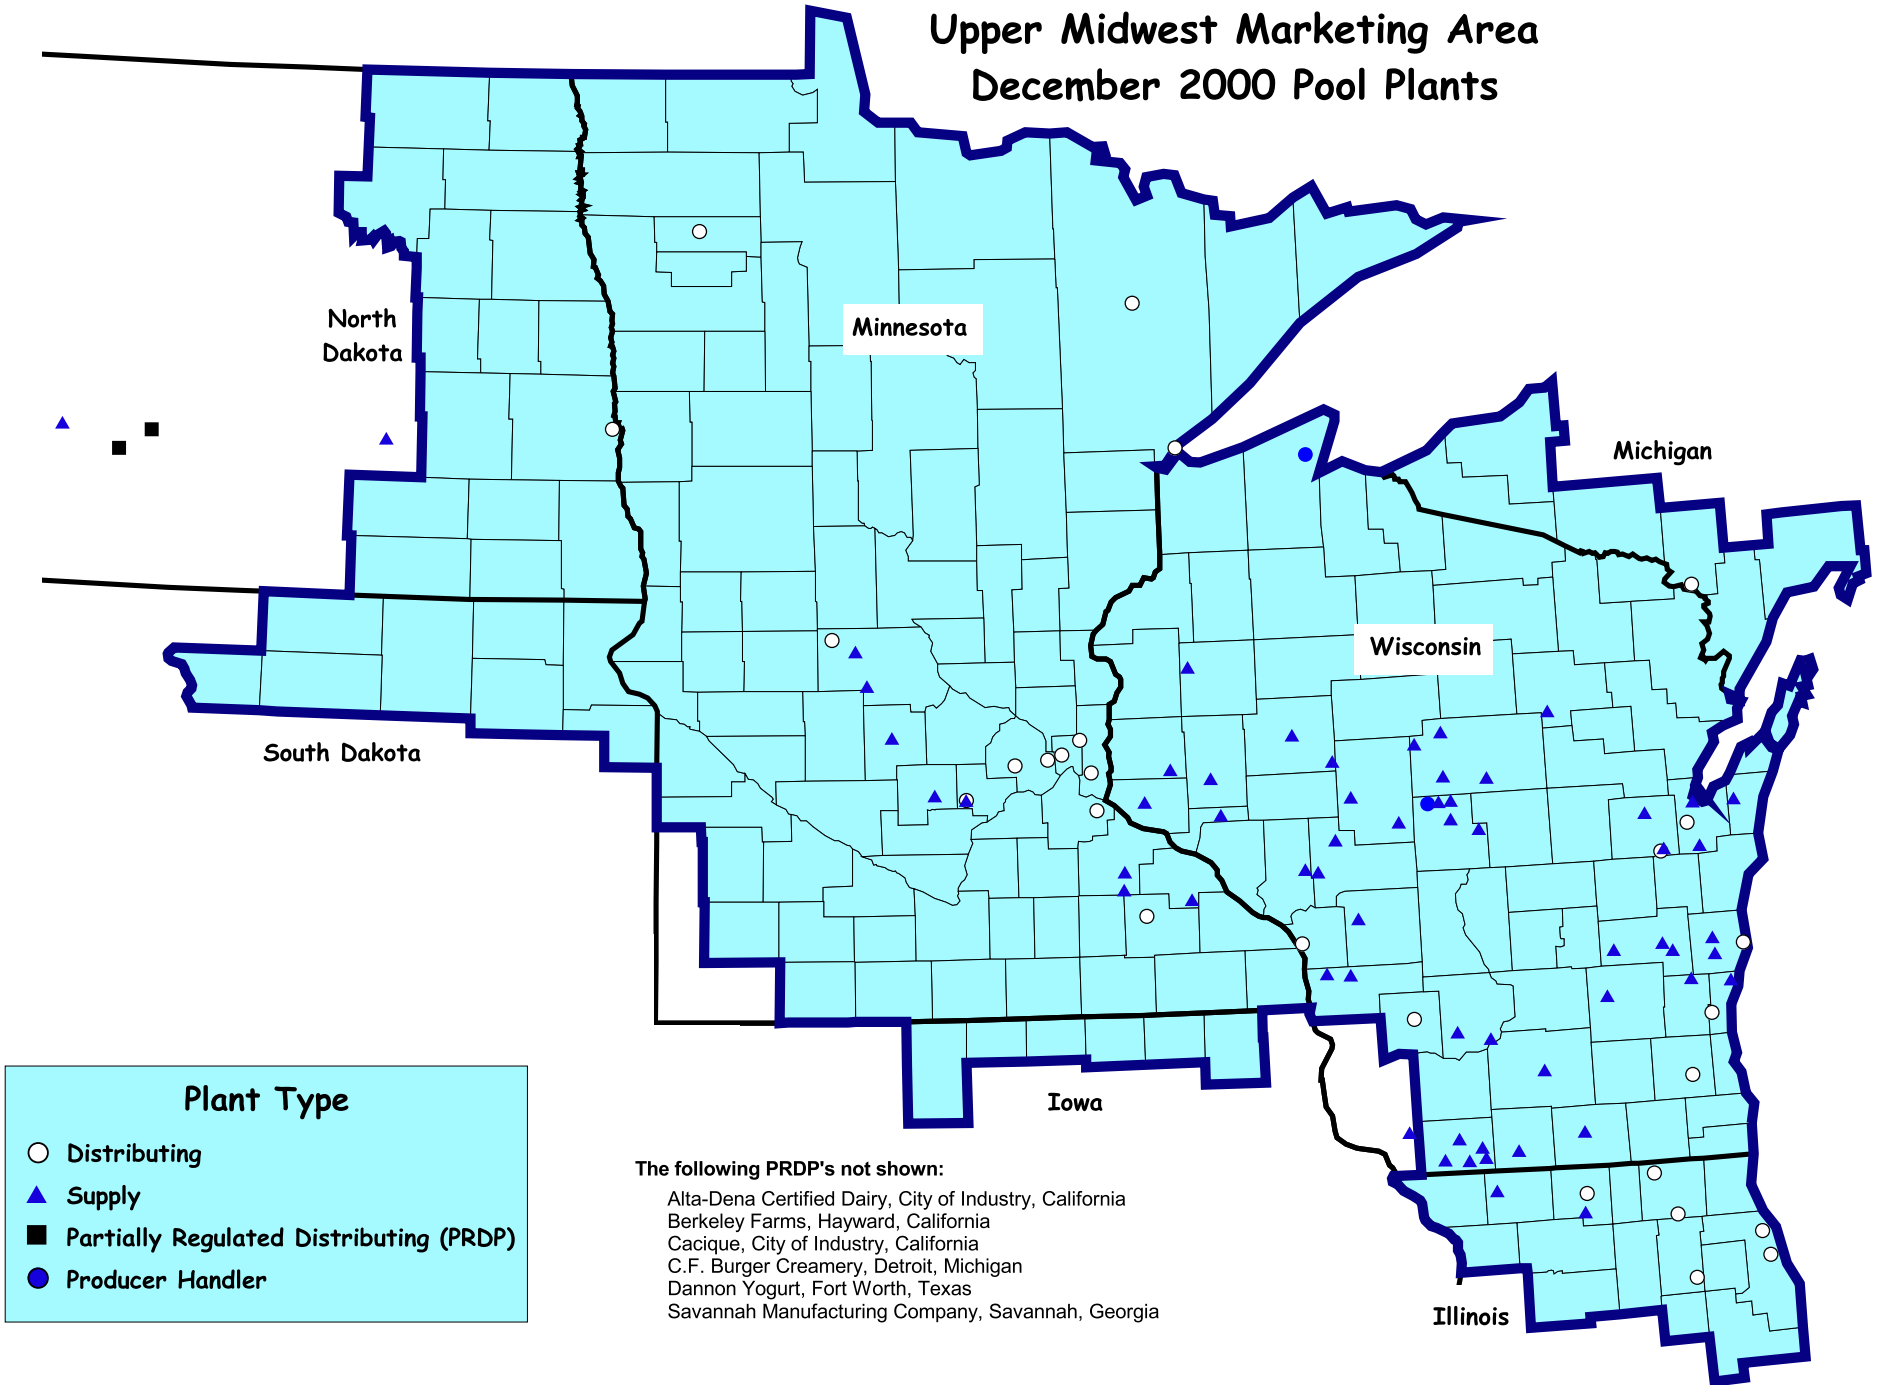

Upper Midwest Marketing Area December 2000 Pool Plants

Plant Type

- Distributing
- ▲ Supply
- Partially Regulated Distributing (PRDP)
- Producer Handler

The following PRDP's not shown:

- Alta-Dena Certified Dairy, City of Industry, California
- Berkeley Farms, Hayward, California
- Cacique, City of Industry, California
- C.F. Burger Creamery, Detroit, Michigan
- Dannon Yogurt, Fort Worth, Texas
- Savannah Manufacturing Company, Savannah, Georgia