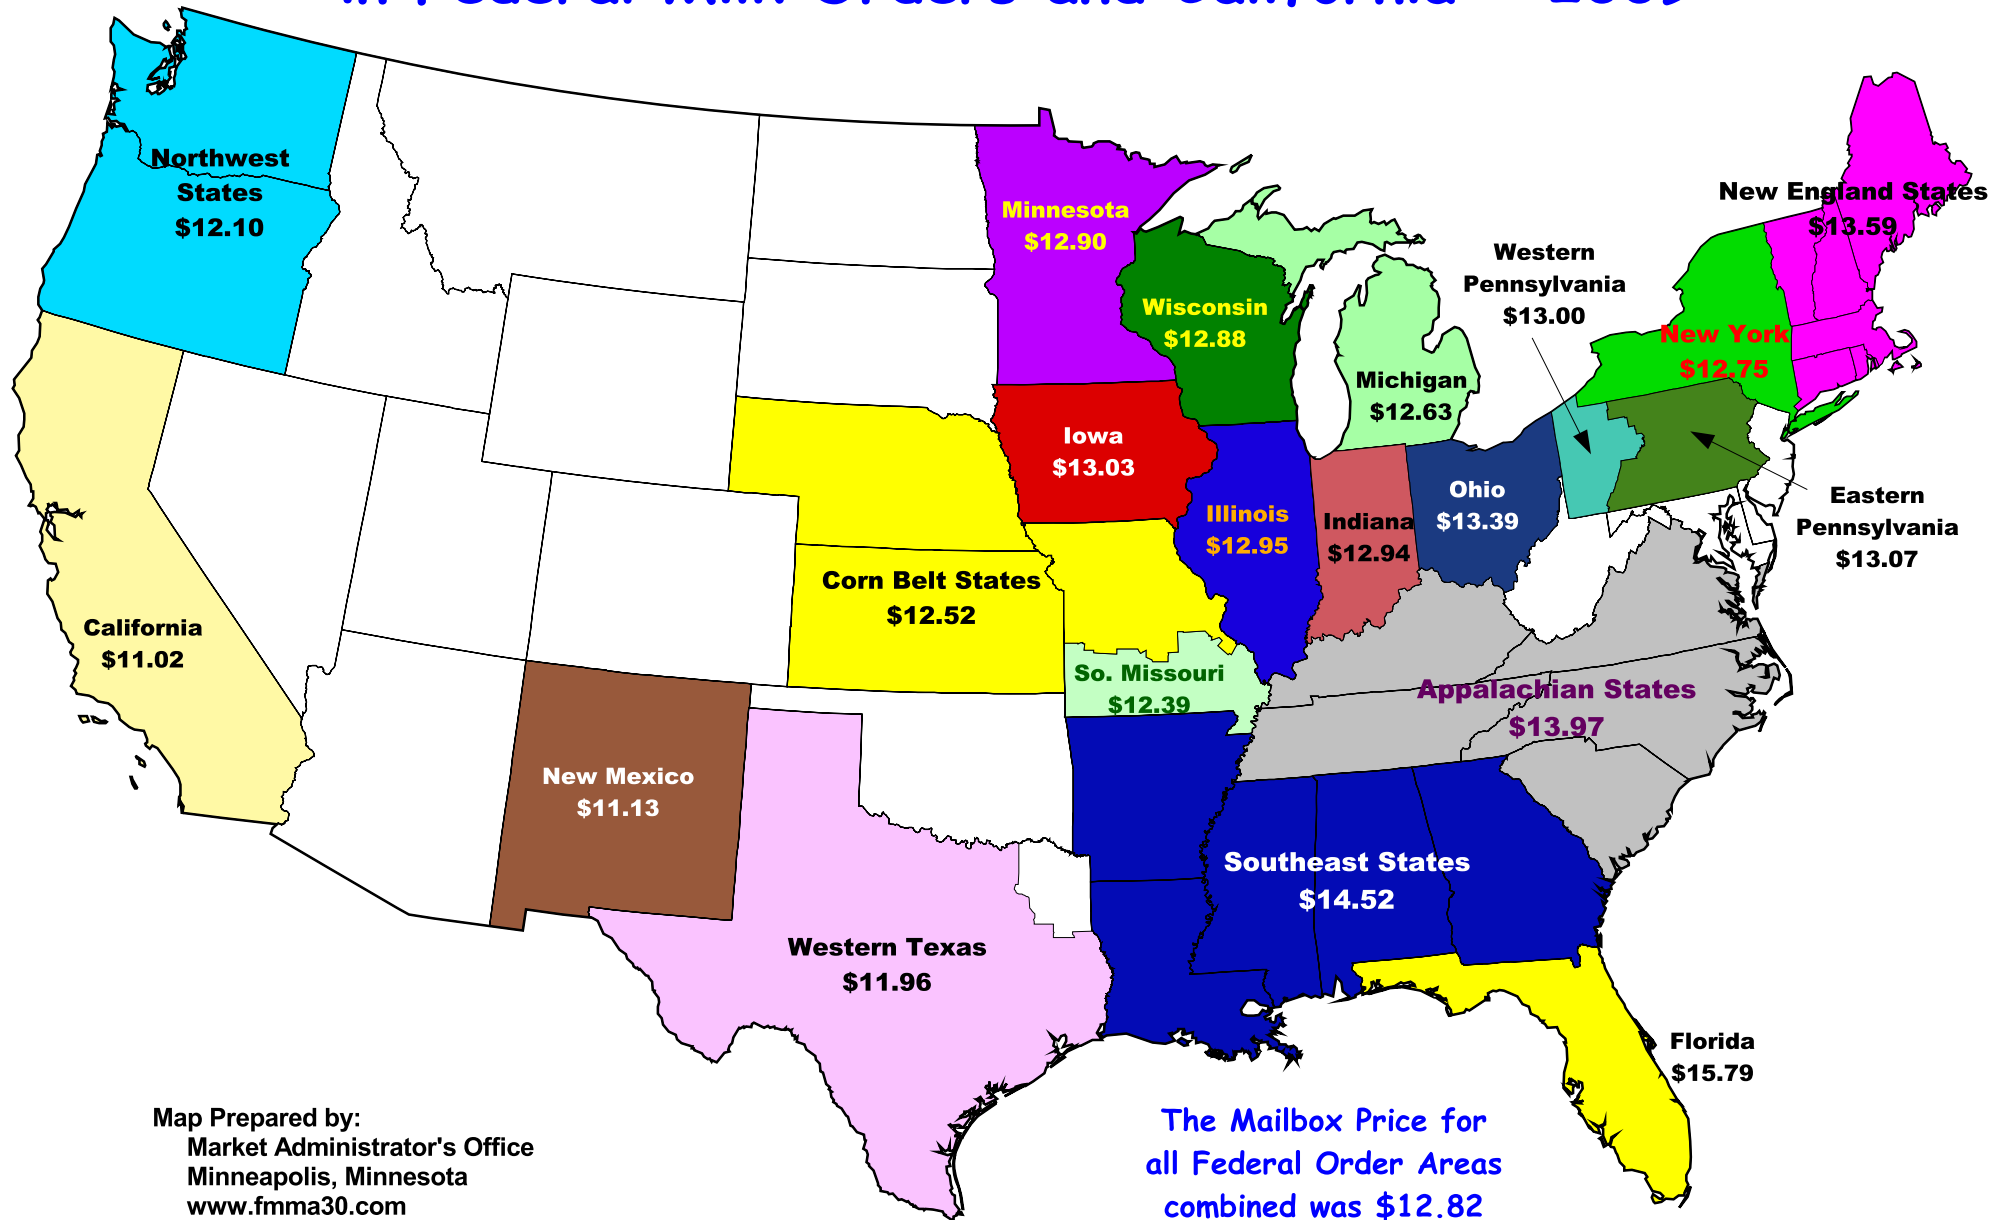

Mailbox Milk Prices for Selected Reporting Areas in Federal Milk Orders and California - 2009

Map Prepared by:
Market Administrator's Office
Minneapolis, Minnesota
www.fmms30.com
March 2011

The Mailbox Price for
all Federal Order Areas
combined was \$12.82