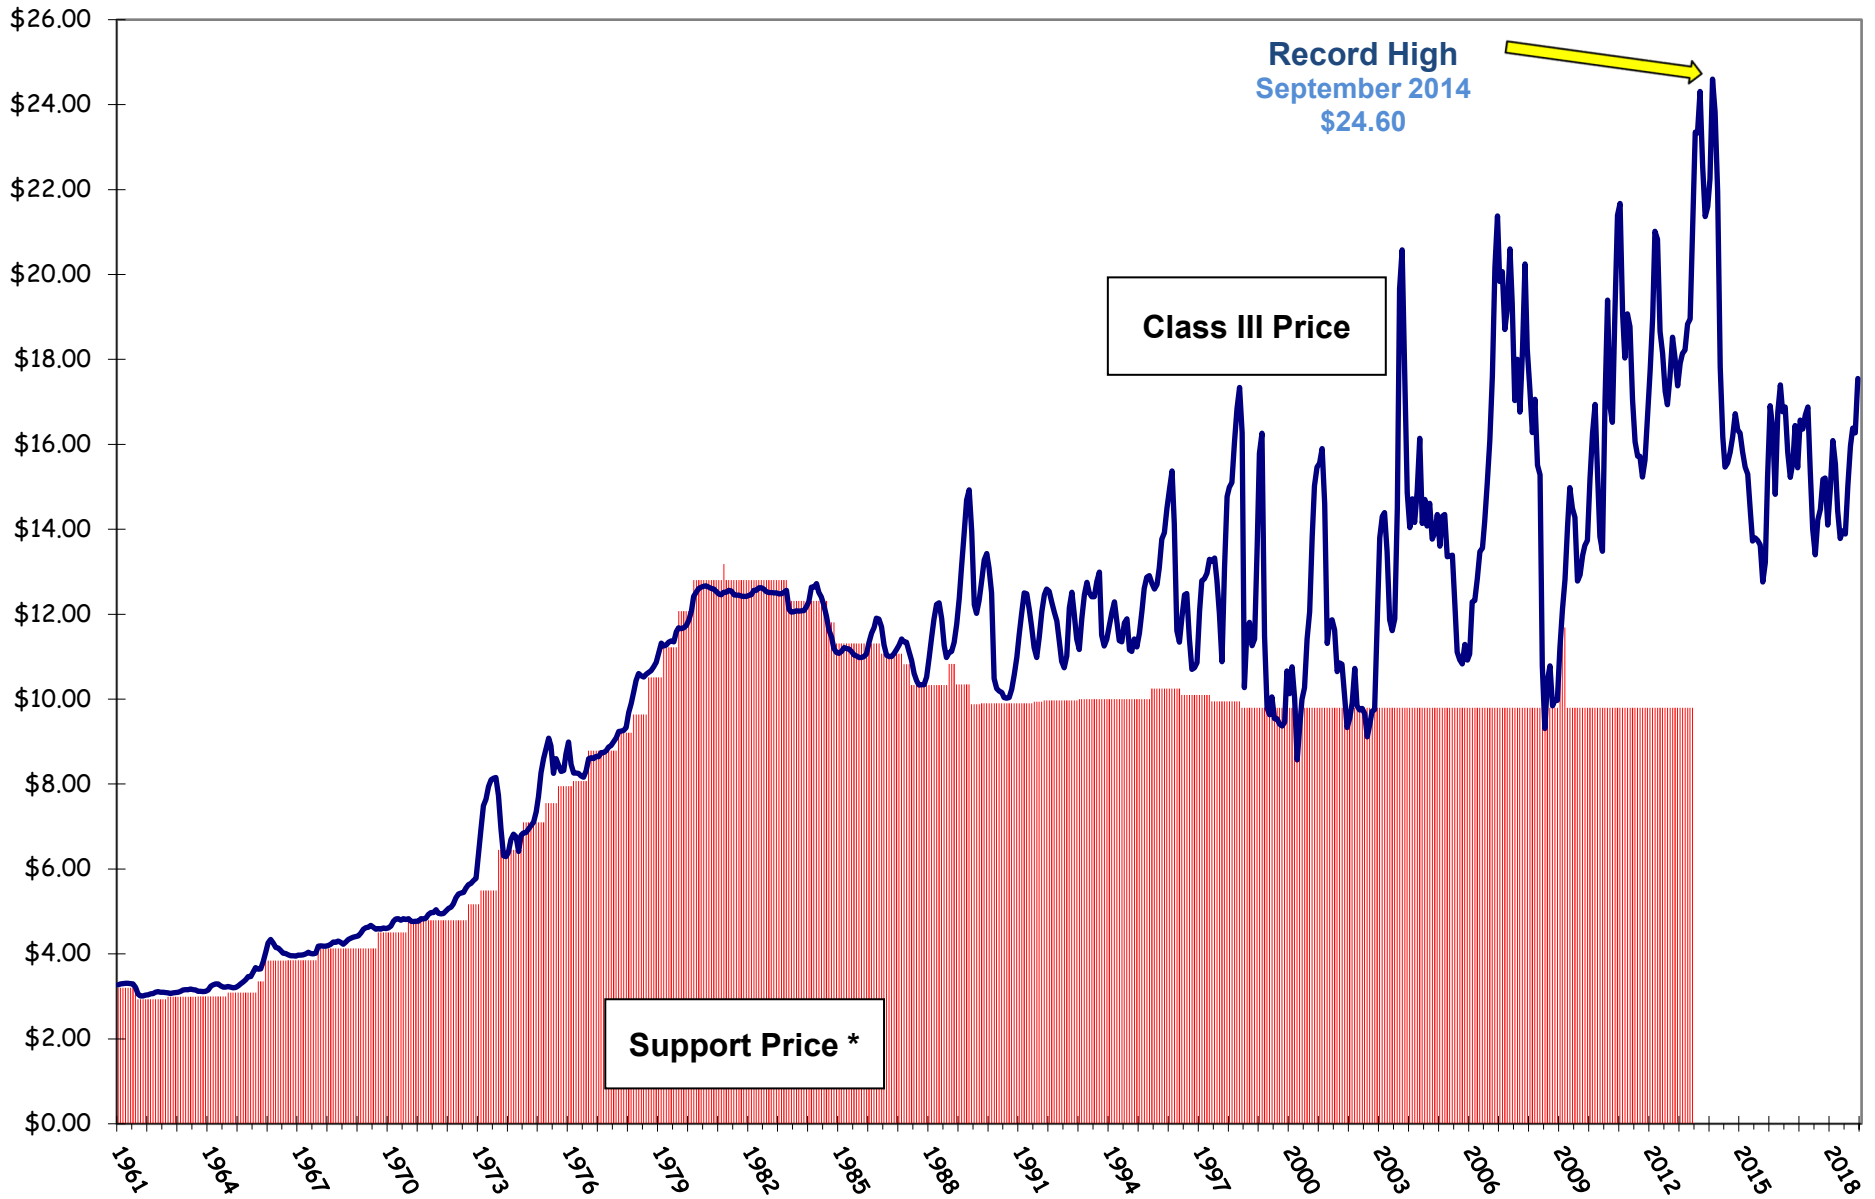

**Class III Price and Support Price**  
**August 1961 - August 2019**  
(Dollars Per Cwt.)

\* The 2014 Farm Bill, signed February 7, 2014, repealed the Dairy Price Support Program. The last purchases under the program were in October 2009.